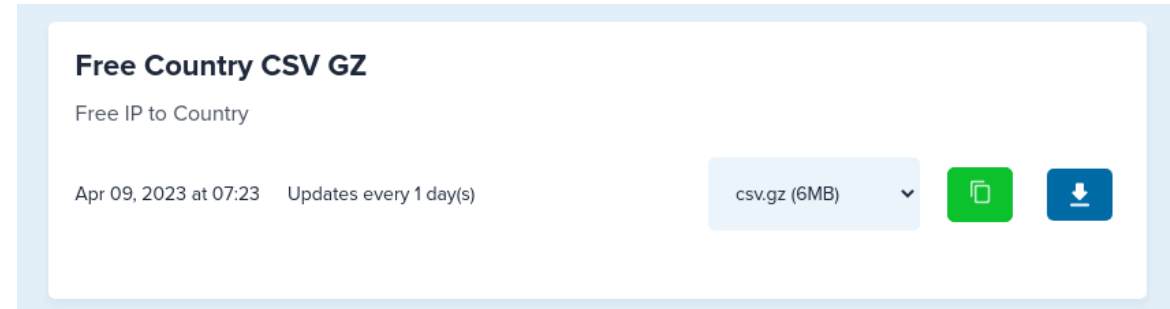

How our database is built?

- Our idea surged from **ipinfo.io**
  - They provide **physical** location for free
- Correlated with **our whois collected data**

You are required to attribute IPInfo to use our free datasets

Released under [Creative Commons Attribution-ShareAlike 4.0 International License](https://creativecommons.org/licenses/by-sa/4.0/). The attribution requirements can be met by giving our service credit as your data source. Simply place a link to IPInfo on the website, application, or social media account that uses our data.

[Provide attribution](#) [View license](#)

Physical IP address data powered by <https://ipinfo.io>, all other fields powered by Geolocus.